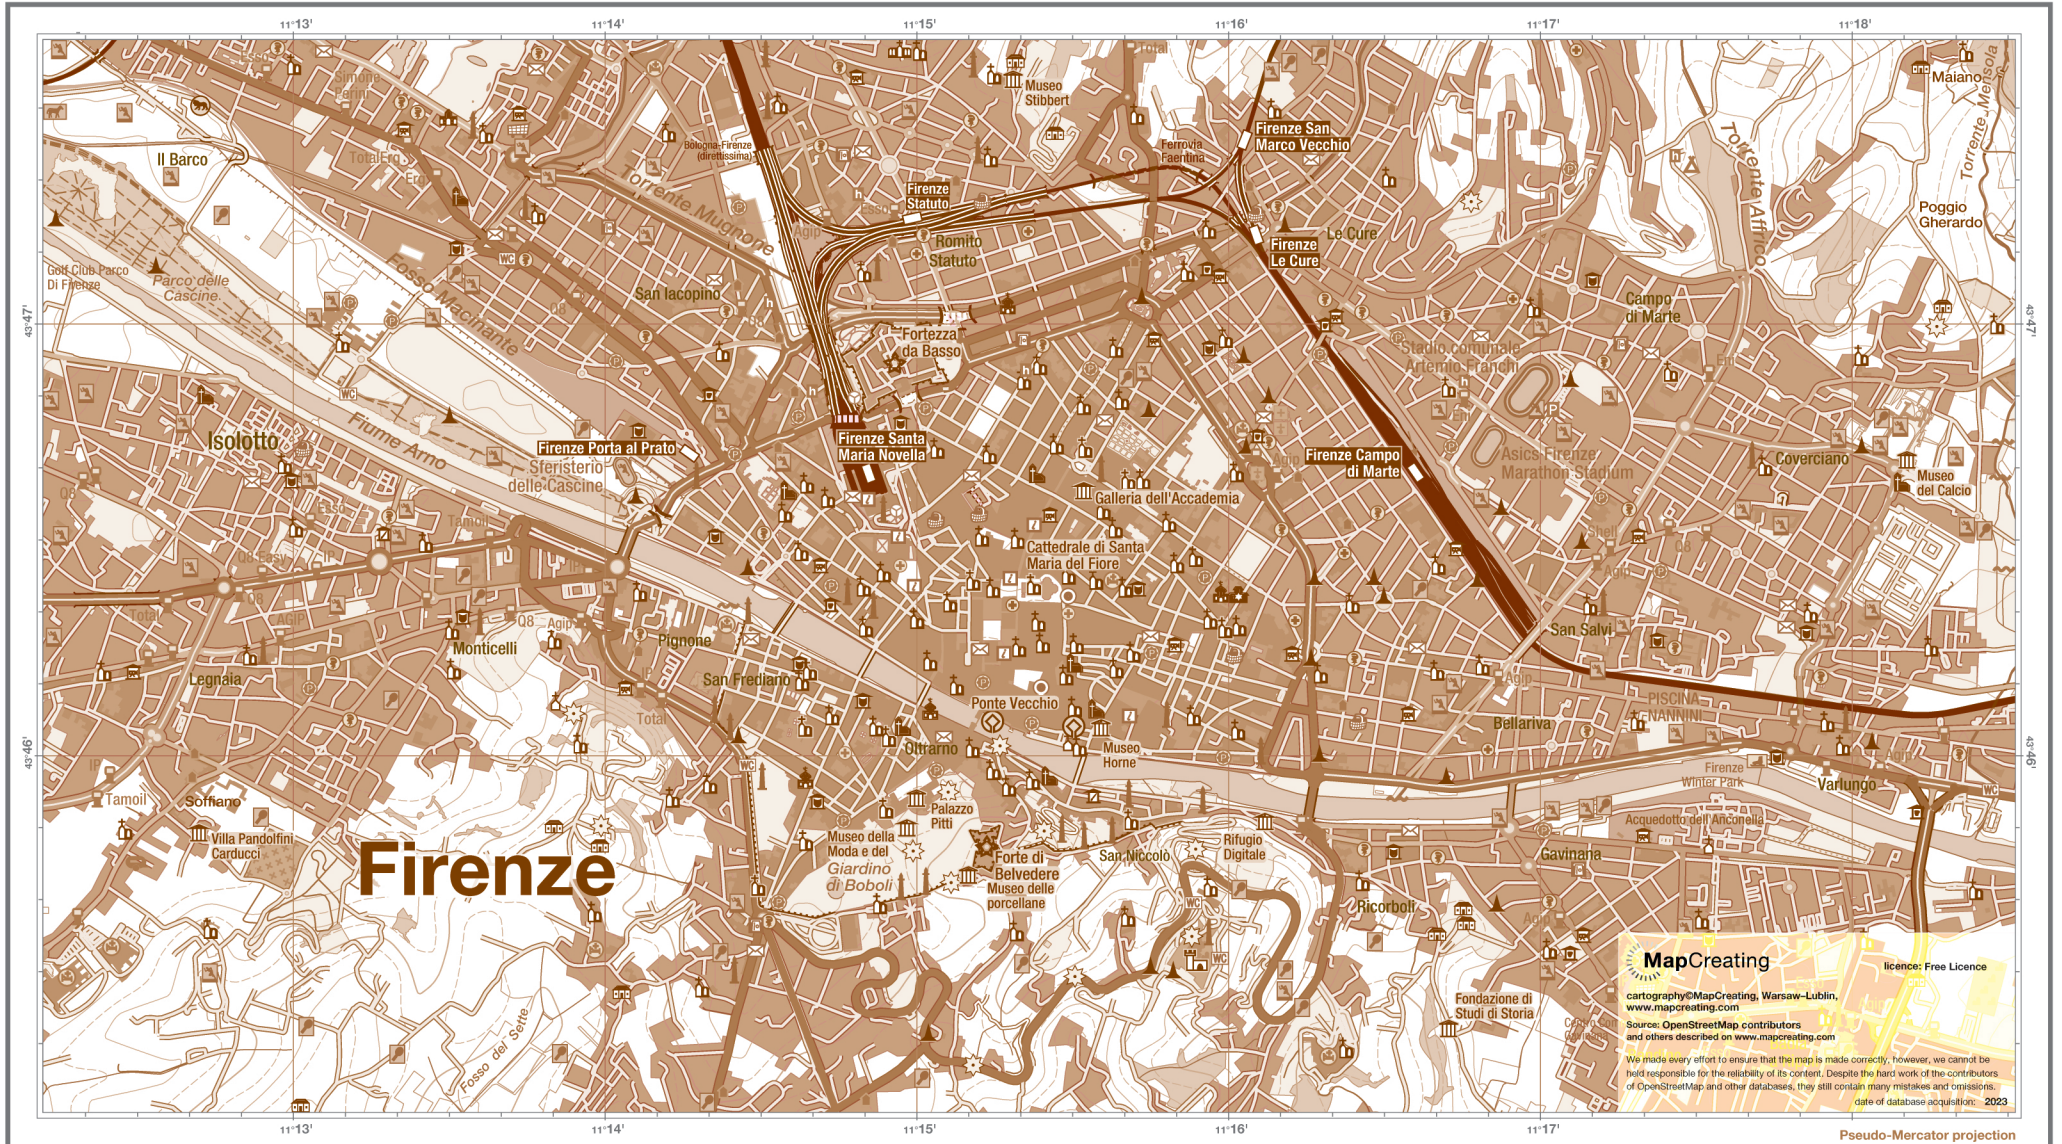

FIRENZE

cartography@MapCreating,
www.mapcreating.com, 2023

city-map

automatically generated from OpenStreetMap database and other open databases,
slightly enhanced manually, sepia manner

1 cm - 450 m
1 mile - 1,4 inches